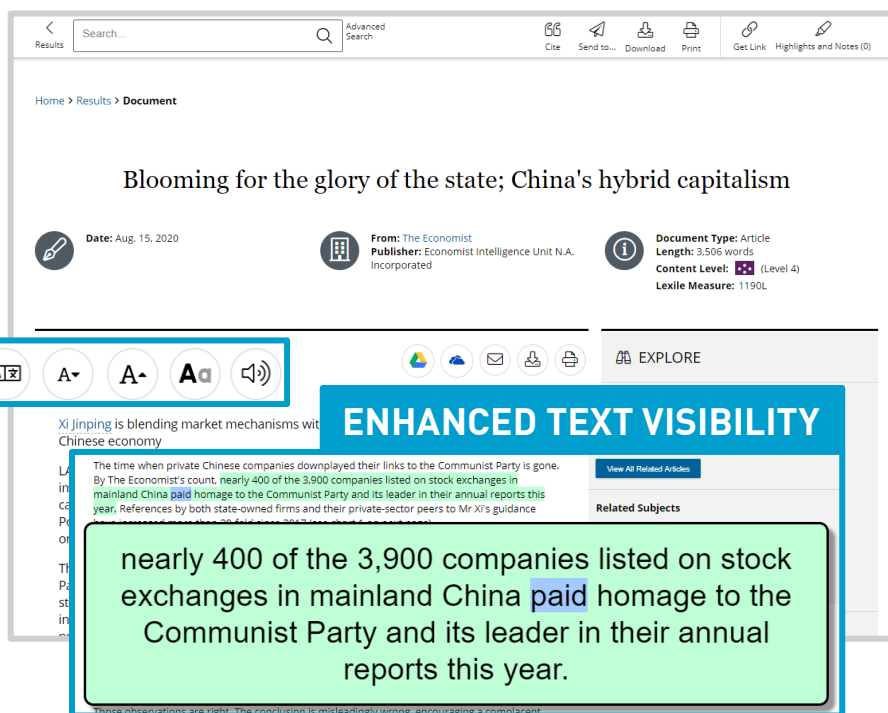

LISTEN

Hear text read aloud

Download MP3

Enhanced Text Visibility to view enlarged text at the bottom of the page while listening to audio