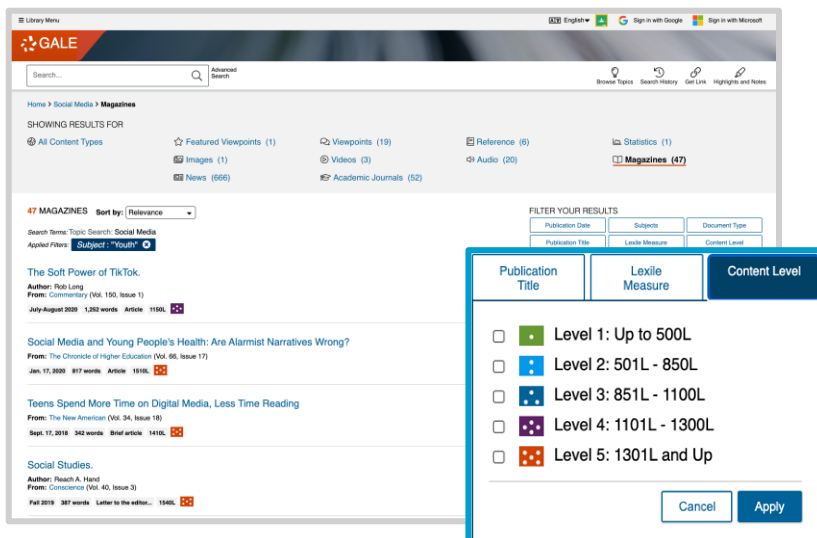

ACCESSIBILITY FEATURES IN GALE RESOURCES

Support varied learning needs with accessible user-friendly tools.

LEVELED CONTENT

Target **Content Levels** and **Lexile Measures** to scaffold instruction and suit the needs of developing or struggling readers.

-  **LOWER ELEMENTARY**
Up to 500L
-  **UPPER ELEMENTARY**
501L - 850L
-  **MIDDLE SCHOOL**
851L - 1100L
-  **HIGH SCHOOL**
1101L - 1300L
-  **UNDERGRADUATE AND UP**
1301L +

DOCUMENT TOOLS

Simply click or tap to access support for low vision users, English language learners, and individuals with different needs, abilities, and preferences.