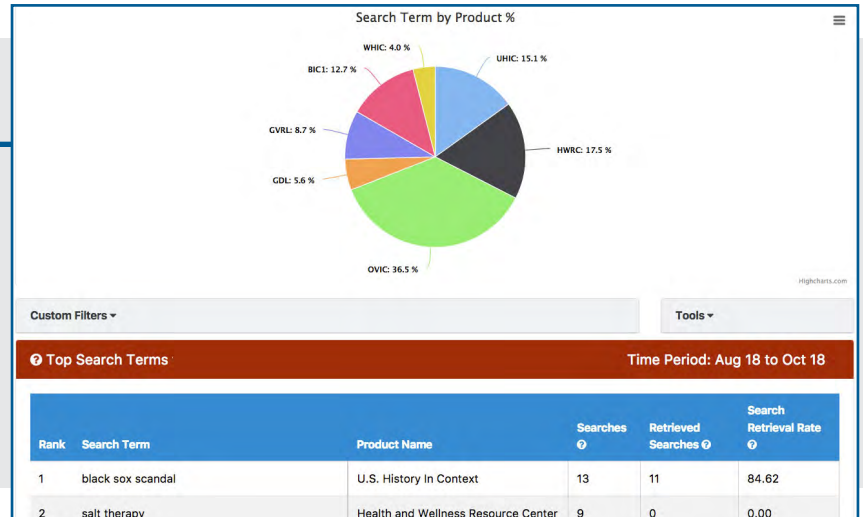

REPORTS

Record a range of useful data with options that include the following

Products

A sortable view of usage of each of your Gale resources, including prior year comparisons

Custom Filters		Tools								
Products										Current sort: Current Year Retrievals (Desc)
Rank	Product	Nov 16 - Oct 17 Sessions	Nov 17 - Oct 18 Sessions	Change	Nov 16 - Oct 17 Searches	Nov 17 - Oct 18 Searches	Change	Nov 16 - Oct 17 Retrievals	Nov 17 - Oct 18 Retrievals	Change
1	Student Resources In Context (SUIC)	381	234	-38.58 %	162	139	-14.2 %	286	131	-54.2 %
2	Kids InfoBits (ITKE)	15	16	6.67 %	60	95	58.33 %	22	36	63.64 %

Month Over Month

A month-by-month view of usage of each of your Gale resources

Custom Filters		Tools												
Month over Month Report													Total	
Product	Metric	Nov 17	Dec 17	Jan 18	Feb 18	Mar 18	Apr 18	May 18	Jun 18	Jul 18	Aug 18	Sep 18	Oct 18	Total
Academic OneFile	Sessions	1	0	2	3	5	4	3	5	4	2	2	0	31
	Searches	1	0	4	11	8	9	3	20	16	2	3	0	77
	Retrievals	0	0	5	0	5	1	1	1	4	0	1	0	18
Gale Virtual Reference Library	Sessions	0	0	5	6	3	4	1	3	3	0	0	1	26
	Searches	0	0	11	7	5	7	1	4	14	0	0	1	50

Top Search Terms

A list of the most popular search terms within your Gale resources; helps you develop a more thorough understanding of what users accomplish in your Gale resources

Custom Filters		Tools			
Top Search Terms					Time Period: Aug 18 to Oct 18
Rank	Search Term	Product Name	Searches	Retrieved Searches	Search Retrieval Rate
1	black sox scandal	U.S. History In Context	13	11	84.62
2	salt therapy	Health and Wellness Resource Center	9	0	0.00

TOOLS

Provides usage definitions and details

You can also contact gale.customersuccess@cengage.com for help with all the tools available to manage, use, and promote your Gale resources.

LEARN MORE

If you require further assistance, visit support.gale.com/training.