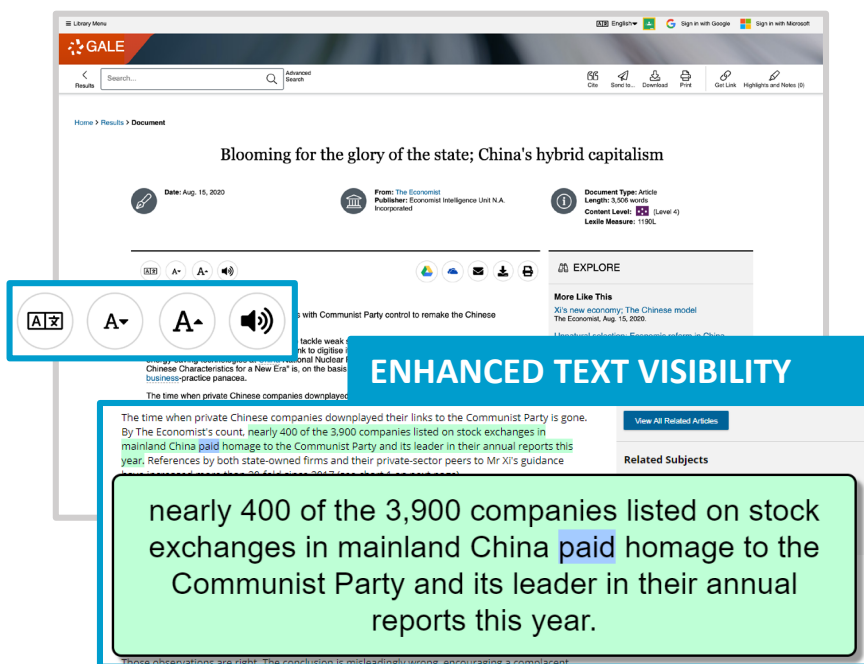

 **TRANSLATE**
Machine translate articles into 40+ languages

 **FONT SIZE**
Increase or reduce as needed

 **LISTEN**
Hear text read aloud
 **Download MP3**
 **Enhanced Text Visibility** to view enlarged text at the bottom of the page while listening to audio