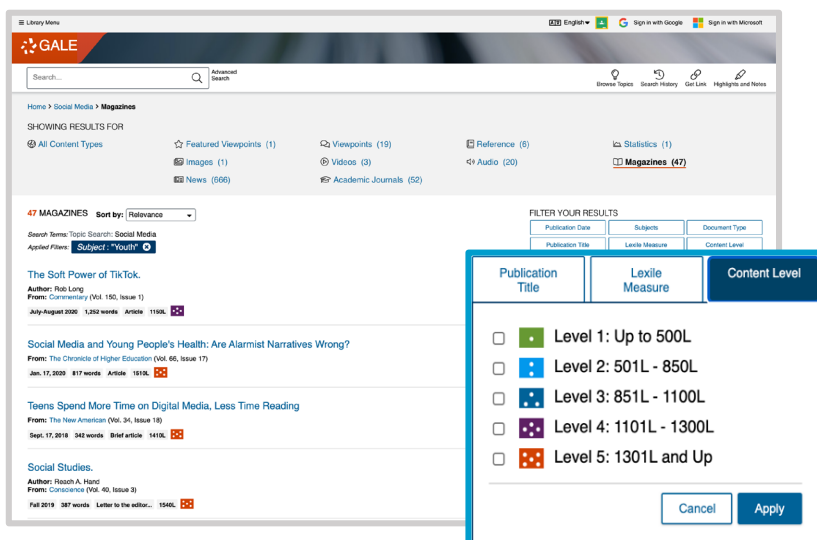

ACCESSIBILITY FEATURES IN GALE RESOURCES

Support varied learning needs with accessible user-friendly tools.

LEVELED CONTENT

Target **Content Levels** and **Lexile Measures** to scaffold instruction and suit the needs of developing or struggling readers.

-  **LOWER ELEMENTARY**
Up to 500L
-  **UPPER ELEMENTARY**
501L – 850L
-  **MIDDLE SCHOOL**
851L – 1100L
-  **HIGH SCHOOL**
1101L – 1300L
-  **UNDERGRADUATE AND UP**
1301L +

DOCUMENT TOOLS

Simply click or tap to access support for low vision users, English language learners, and individuals with different needs, abilities, and preferences.